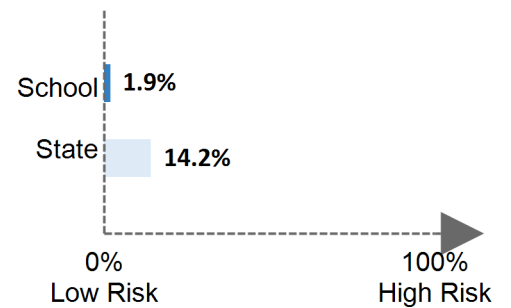

School Highlights Reported by the District

- Ridgewood High School is consistently recognized as one of the top performing high schools in the state.
- Highly trained professional staff is able to meet the needs of all learners.
- Parent and community involvement enrich the high school experience.

How did students perform on assessments?

Students that met or exceeded expectations on statewide assessments

English Language Arts

Math

Are students at risk?

Students that were absent for 10% or more of days enrolled

Chronic Absenteeism

Are students graduating?

4-year Graduation Rate

96.8%

Are students college and career ready?

AP/IB Courses:

52.0% of 11th and 12th graders enrolled (State = 35.2%)

Dual Enrollment Courses: