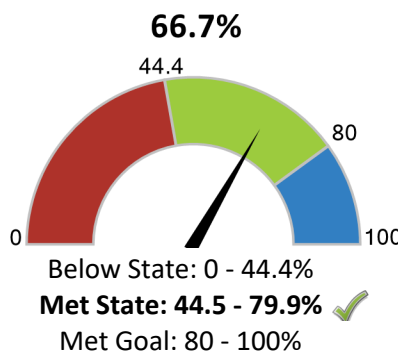

Math

Are students at risk?

Students that were absent for 10% or more of days enrolled