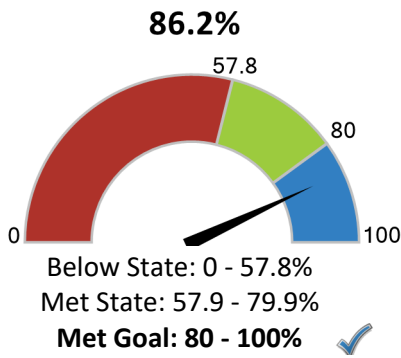

Ridgewood High School

2018-2019

County: Bergen
District: Ridgewood Public School District
Principal: Dr. Thomas Gorman
627 EAST RIDGEWOOD AVE
RIDGEWOOD, NJ 07451
<https://www.ridgewood.k12.nj.us/>
201-670-2800

Total students: **1,765**

- Economically Disadvantaged: **2.4%**
- Students with Disabilities: **11.3%**
- English Learners: **1.0%**
- Grades offered: **09-12**
- Student to Teacher Ratio: **13:1**
- Teacher Average Experience (years): **12.3**

School Highlights Reported by the District

- Ridgewood High School is consistently recognized as one of the top performing high schools in the state.
- Highly trained professional staff is able to meet the needs of all learners.
- Parent and community involvement enrich the high school experience.

How did students perform on assessments?

Students that met or exceeded expectations on statewide assessments

English Language Arts