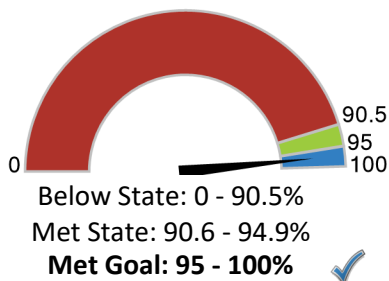

School Highlights Reported by the District

- Ridgewood High School is consistently recognized as one of the top performing high schools in the state.
- Highly trained professional staff is able to meet the needs of all learners.
- Parent and community involvement enrich the high school experience.

Chronic Absenteeism

Are students graduating?

4-year Graduation Rate

96.8%

Are students college and career ready?

AP/IB Courses:

52.0% of 11th and 12th graders enrolled (State = 35.2%)

Dual Enrollment Courses: