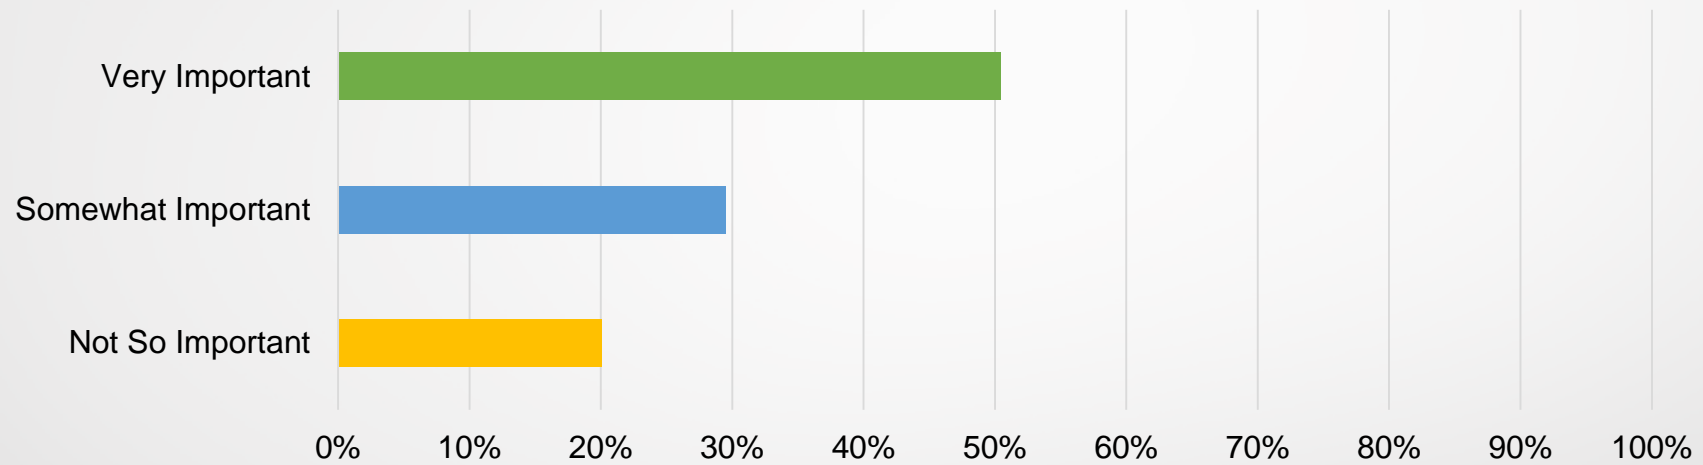

Question 2: How important to your family is keeping the week-long April Recess intact?

Answered: 2,973

Skipped: 13

ANSWER CHOICES	RESPONSES	
Very Important	50.45%	1,500
Somewhat Important	29.50%	877
Not so Important	20.05%	596
Total		2,973