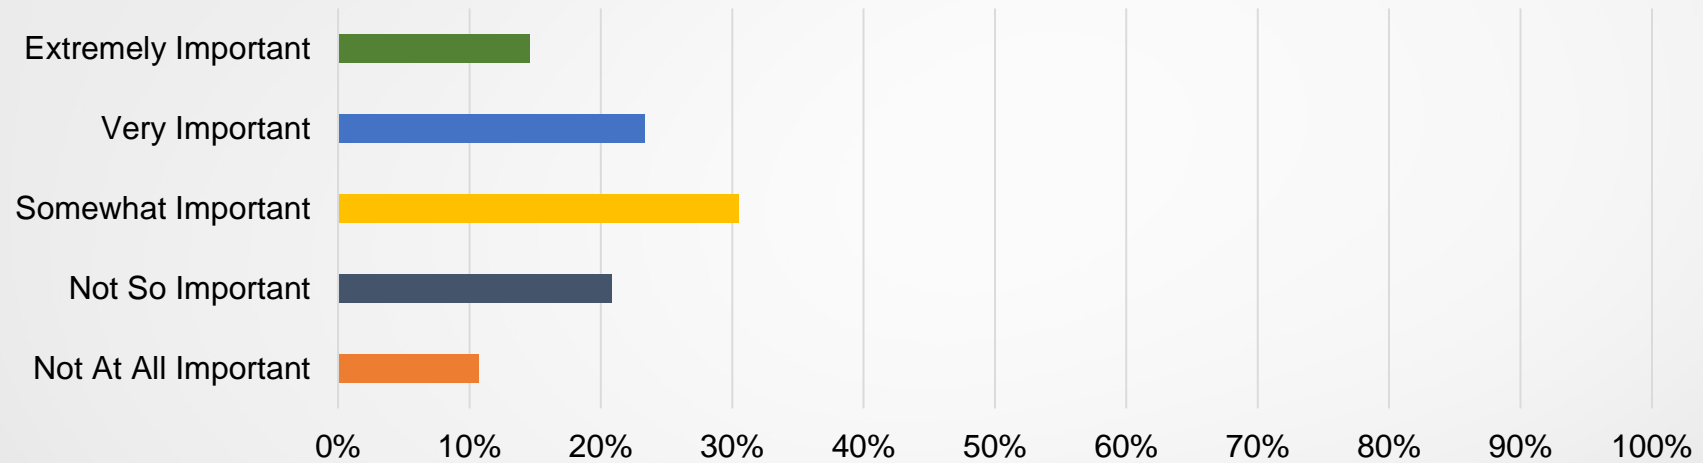

Question 3: How important is it to add two additional snow days into the school calendar for a total of four snow days?

Answered: 2,958

Skipped: 28

ANSWER CHOICES	RESPONSES	
Extremely Important	14.60%	432
Very Important	23.33%	690
Somewhat Important	30.49%	902
Not So Important	20.86%	617
Not At All Important	10.72%	317
Total		2,958