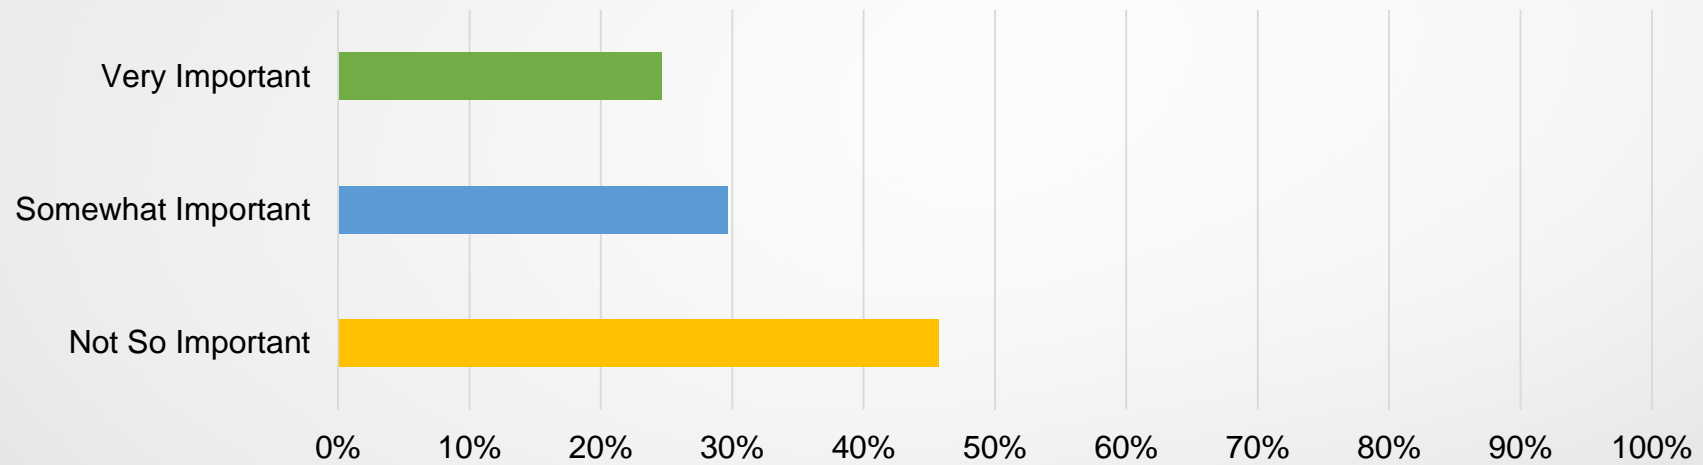

**Data from Spring 2018
Survey on: Possible
Changes to RPS
School Calendar**

July 16, 2018

Question 1: How important to your family is a full week-long February Recess?

Answered: 2,986

Skipped: 0

ANSWER CHOICES	RESPONSES	
Very Important	24.65%	736
Somewhat Important	29.67%	886
Not so Important	45.68%	1,364
Total		2,986