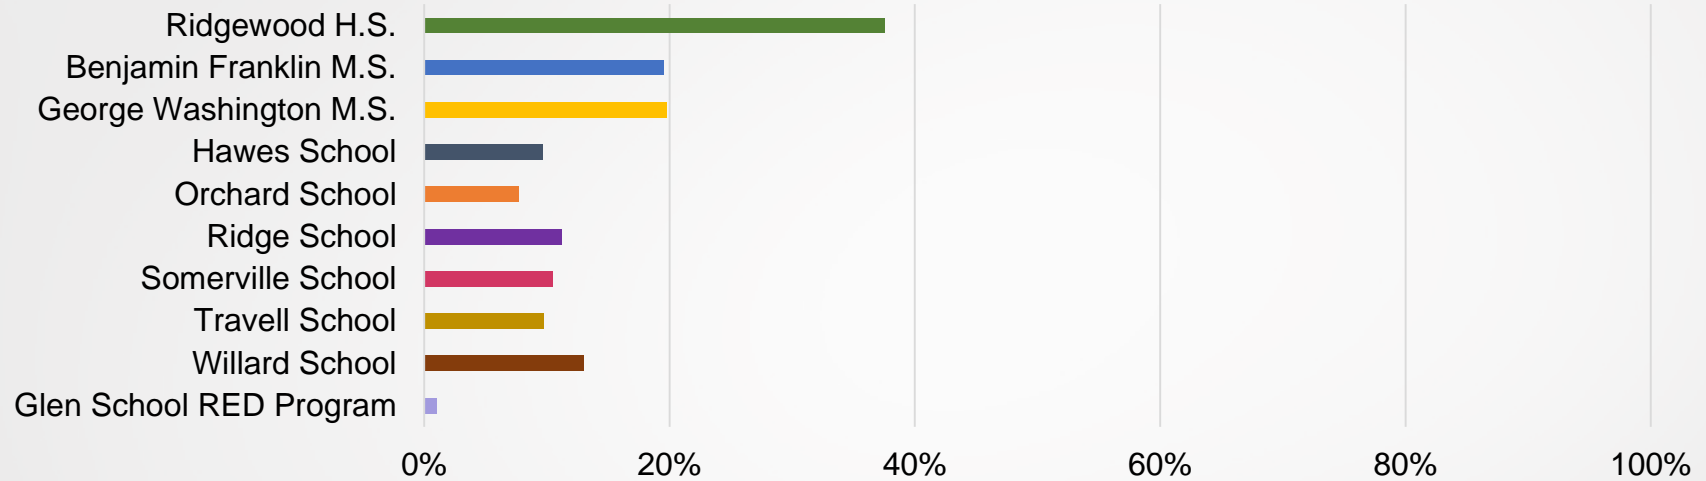

Question 6: What schools do your children attend? Check all that apply.

Answered: 2,480

Skipped: 506

ANSWER CHOICES	RESPONSES	
Ridgewood High School	37.54%	931
Benjamin Franklin Middle School	19.52%	484
George Washington Middle School	19.76%	490
Hawes School	9.68%	240
Orchard School	7.66%	190
Ridge School	11.21%	278
Somerville School	10.52%	261
Travell School	9.76%	242
Willard School	13.02%	323
Glen School RED Program	1.05%	26
Total Respondents: 2,480