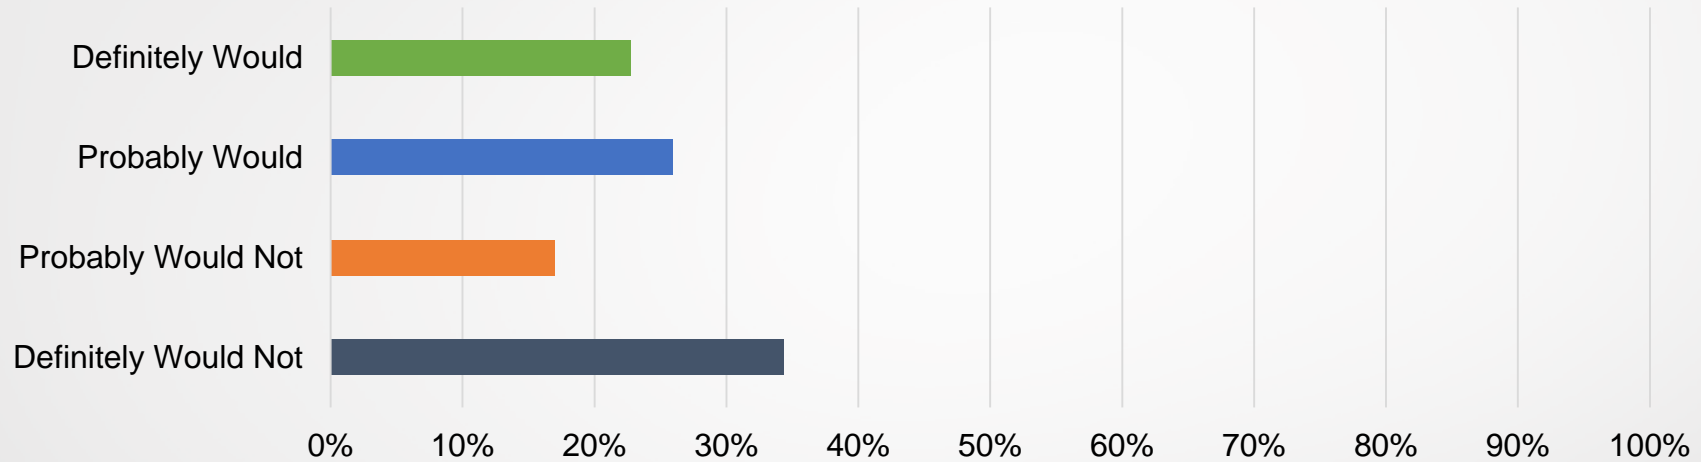

Question 4: Would you be in favor of starting the school year during the last week in August in order to put this calendar in place?

Answered: 2,014

Skipped: 972

ANSWER CHOICES	RESPONSES	
Definitely Would	22.74%	458
Probably Would	25.92%	522
Probably Would Not	16.98%	342
Definitely Would Not	34.36%	692
Total		2,014