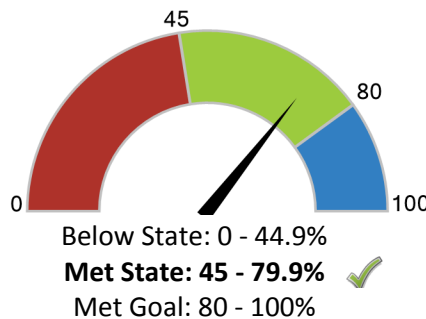

How did students perform on assessments?

Students that met or exceeded expectations on statewide assessments

English Language Arts

79.3%

Math

71.3%

Are students at risk?

Students that were absent for 10% or more of days enrolled