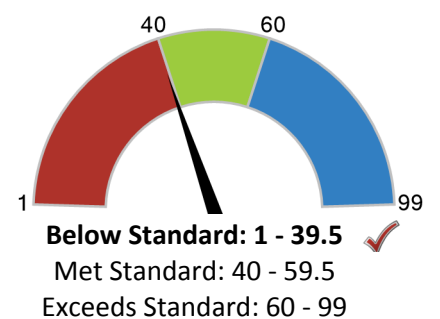

Math

39.5

How to use this report?

1. 1 Learn More about this school by viewing the [detailed report](#).
2. 2 Start Conversations with school community members and ask questions.
3. 3 Engage with your school communities to identify where schools are doing well and where they can improve.