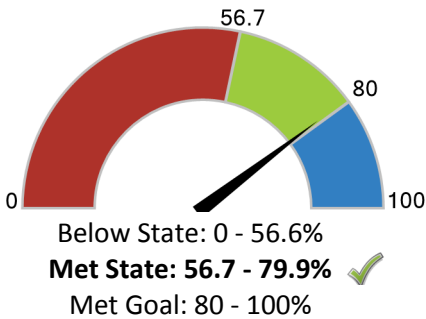

BENJAMIN FRANKLIN MIDDLE SCHOOL

2017-2018

County: BERGEN
District: RIDGEWOOD VILLAGE
Principal: MR. ORSINI
335 NORTH VAN DIEN AVE
RIDGEWOOD, NJ 07451
<https://www.ridgewood.k12.nj.us/>
(201)670-2780

Total students: **716**

- Economically Disadvantaged: **1.7%**
- Students with Disabilities: **12.6%**
- English Learners: **1.7%**
- Grades offered: **06-08**
- Student to Teacher Ratio: **13:1**
- Teacher Average Experience (years): **15.7**

School Highlights Reported by the District

- Attention to the needs of young adolescents is a primary focus.
- Highly trained professional staff is able to meet the needs of all learners.
- Parent and community involvement enrich the middle school experience.

How did students perform on assessments?

Students that met or exceeded expectations on statewide assessments

English Language Arts

79.3%