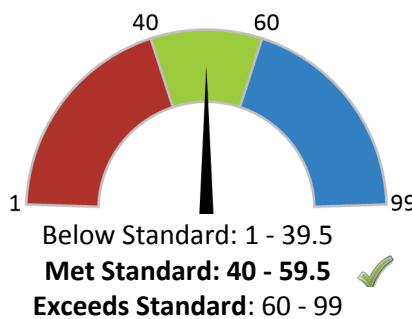

English Language Arts

50