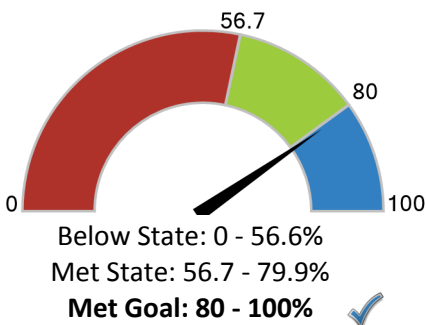

Total students: **711**

- Economically Disadvantaged: **2.7%**
- Students with Disabilities: **14.8%**
- English Learners: **1.4%**
- Grades offered: **06-08**
- Student to Teacher Ratio: **12:1**
- Teacher Average Experience (years): **13.3**

## School Highlights Reported by the District

- Attention to the needs of young adolescents is a primary focus.
- Highly trained professional staff is able to meet the needs of all learners.
- Parent and community involvement enrich the middle school experience.

### How did students perform on assessments?

Students that met or exceeded expectations on statewide assessments

#### English Language Arts

**80.8%**