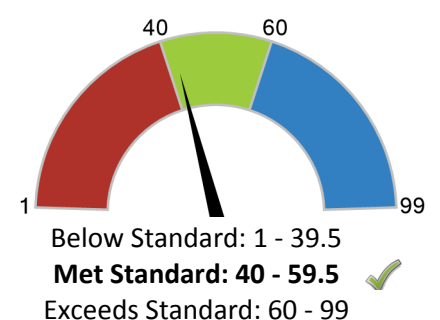

Math

42

How to use this report?

1. Learn More about this school by viewing the [detailed report](#).
2. Start Conversations with school community members and ask questions.
3. Engage with your school communities to identify where schools are doing well and where they can improve.