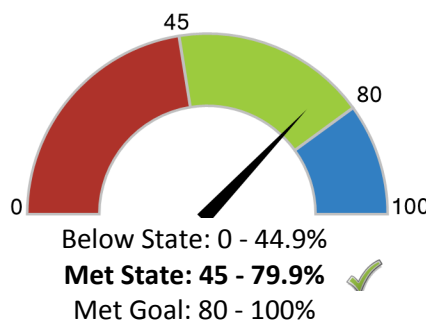

### How did students perform on assessments?

Students that met or exceeded expectations on statewide assessments

#### English Language Arts

**80.8%**

#### Math

**74.2%**