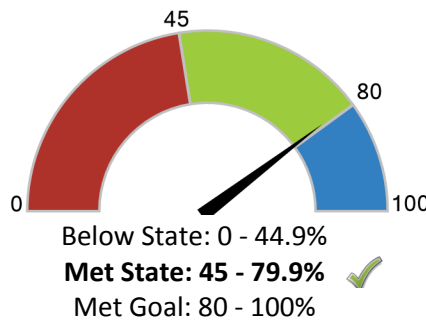

How did students perform on assessments?

Students that met or exceeded expectations on statewide assessments

English Language Arts

83.3%

Math

79.4%

Are students at risk?

Students that were absent for 10% or more of days enrolled