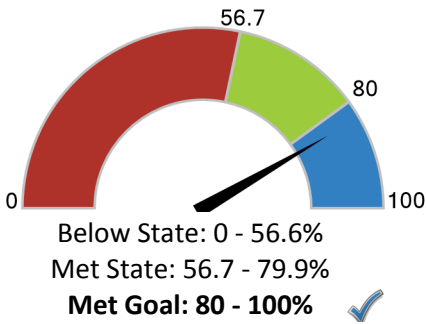

SOMERVILLE ELEMENTARY SCHOOL

2017-2018

County: BERGEN
District: RIDGEWOOD VILLAGE
Principal: DR. OATES-SANTOS
45 SOUTH PLEASANT AVE
RIDGEWOOD, NJ 07451
<https://www.ridgewood.k12.nj.us/>
(201)670-2750

Total students: **416**

- Economically Disadvantaged: **0.5%**
- Students with Disabilities: **13.5%**
- English Learners: **2.6%**
- Grades offered: **KG-05**
- Student to Teacher Ratio: **14:1**
- Teacher Average Experience (years): **14.0**

School Highlights Reported by the District

- Attention to the developmental needs of the whole child is the primary focus.
- Highly trained professional staff is able to meet the needs of all learners.
- Parent and community involvement enrich the elementary experience.

How did students perform on assessments?

Students that met or exceeded expectations on statewide assessments

English Language Arts

83.3%