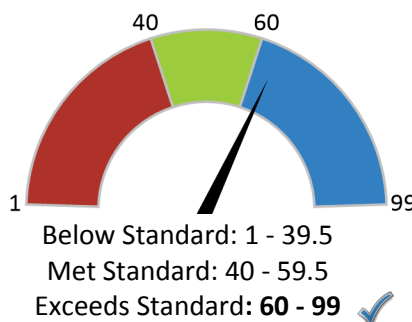

English Language Arts

64