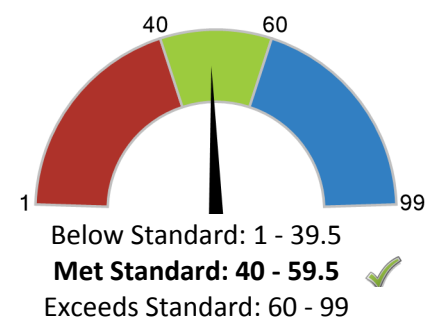

Math

49

How to use this report?

1. 1 Learn More about this school by viewing the [detailed report](#).
2. 2 Start Conversations with school community members and ask questions.
3. 3 Engage with your school communities to identify where schools are doing well and where they can improve.