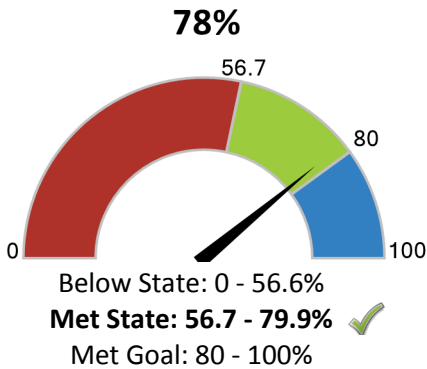

TRAVELL ELEMENTARY SCHOOL

2017-2018

County: BERGEN
District: RIDGEWOOD VILLAGE
Principal: DR. LEININGER
340 BOGERT AVE
RIDGEWOOD, NJ 07451
<https://www.ridgewood.k12.nj.us/>
(201)670-2760

Total students: **391**

- Economically Disadvantaged: **1.5%**
- Students with Disabilities: **18.2%**
- English Learners: **3.3%**
- Grades offered: **KG-05**
- Student to Teacher Ratio: **13:1**
- Teacher Average Experience (years): **11.1**

School Highlights Reported by the District

- Attention to the developmental needs of the whole child is the primary focus.
- Highly trained professional staff is able to meet the needs of all learners.
- Parent and community involvement enrich the elementary experience.

How did students perform on assessments?

Students that met or exceeded expectations on statewide assessments

English Language Arts