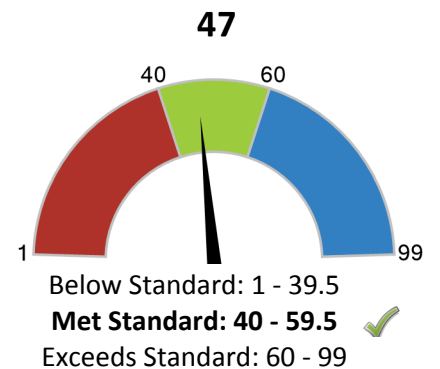

Math

How to use this report?

1. 1 Learn More about this school by viewing the [detailed report](#).
2. 2 Start Conversations with school community members and ask questions.
3. 3 Engage with your school communities to identify where schools are doing well and where they can improve.