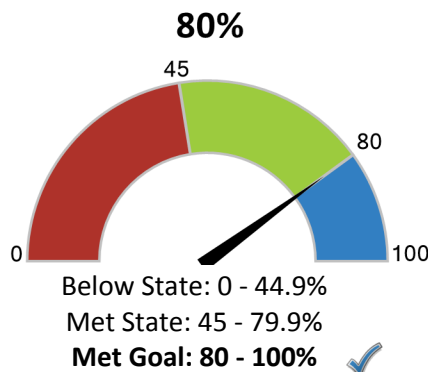

Math

Are students at risk?

Students that were absent for 10% or more of days enrolled