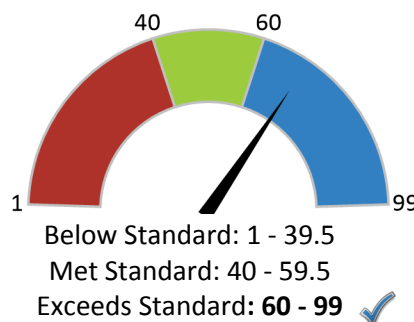

English Language Arts

69