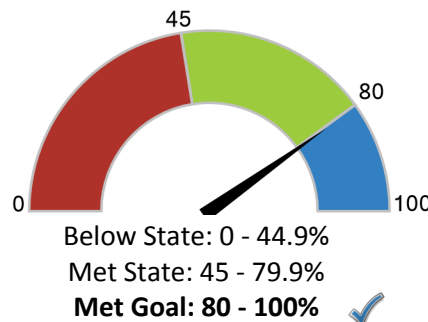

How did students perform on assessments?

Students that met or exceeded expectations on statewide assessments

English Language Arts

83.4%

Math

80.4%

Are students at risk?

Students that were absent for 10% or more of days enrolled