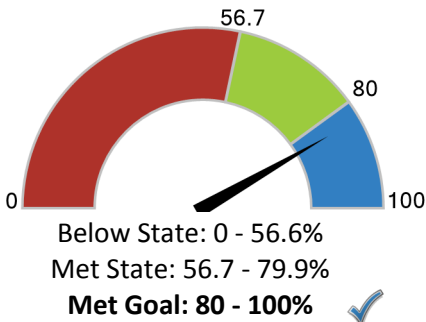

WILLARD ELEMENTARY SCHOOL

2017-2018

County: BERGEN
District: RIDGEWOOD VILLAGE
Principal: MRS. HOFFMAN
601 MORNINGSIDE RD
RIDGEWOOD, NJ 07451
<https://www.ridgewood.k12.nj.us/>
(201)670-2770

Total students: **489**

- Economically Disadvantaged: **1.0%**
- Students with Disabilities: **17.4%**
- English Learners: **0.8%**
- Grades offered: **KG-05**
- Student to Teacher Ratio: **13:1**
- Teacher Average Experience (years): **11.9**

School Highlights Reported by the District

- Attention to the developmental needs of the whole child is the primary focus.
- Highly trained professional staff is able to meet the needs of all learners.
- Parent and community involvement enrich the elementary experience.

How did students perform on assessments?

Students that met or exceeded expectations on statewide assessments

English Language Arts

83.4%