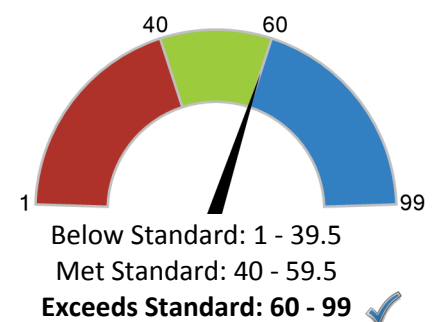

Math

60

How to use this report?

1. Learn More about this school by viewing the [detailed report](#).
2. Start Conversations with school community members and ask questions.
3. Engage with your school communities to identify where schools are doing well and where they can improve.