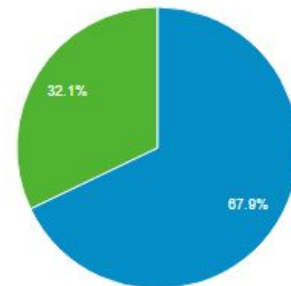

Users

19,216

Pageviews

83,307

Pages / Session

1.86

Avg. Session Duration

00:02:03

Bounce Rate

64.27%

% New Sessions

32.11%

Returning Visitor New Visitor

Most visited pages

Page		Pageviews	% Pageviews
1. /		45,869	 55.06%
2. /calendar/		3,281	 3.94%
3. /our_district/board_of_education/board_business/		2,810	 3.37%
4. /for_staff/employee_resources/employee_portal/		1,700	 2.04%
5. /our_district/		1,477	 1.77%
6. /our_district/office_of_the_superintendent/school_calendars/		1,314	 1.58%
7. /for_parents/		1,116	 1.34%
8. /for_parents/information/residency_enrollment_and_health_forms/		1,033	 1.24%
9. /for_students/resources/typing_pal/		1,023	 1.23%
10. /for_staff/		1,018	 1.22%